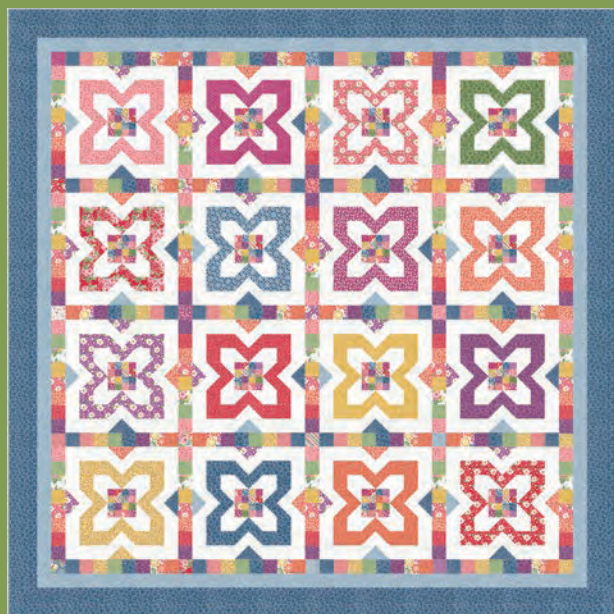

PGP 116 Parcheesi 86" x 86"