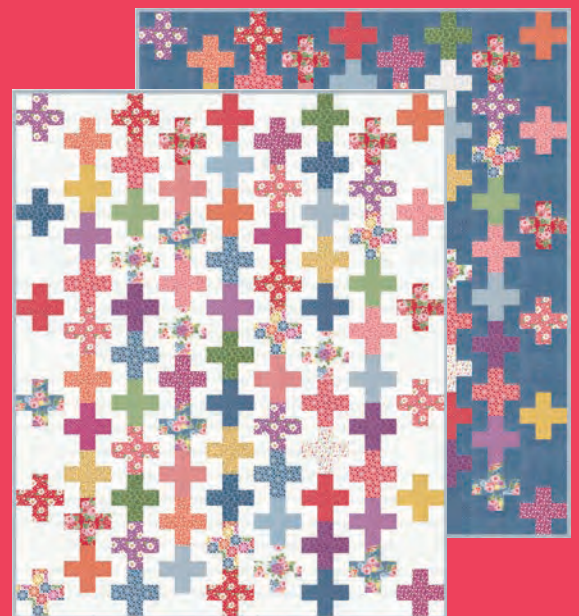

zinnia

APRIL ROSENTHAL OF prairie grass patterns

NOVEMBER DELIVERY

To plant a garden is to believe in tomorrow.

- Audrey Hepburn

PGP 113 Big City Queen 96" x 96"

PGP 121 Windspinner
Twin 67" x 89"

PGP 140 Flirty Light Version
54" x 66" JR Friendly

Dark Version

more pattern sizes and colorways available!

Each year, I plant Zinnias lining my front walkway. They start out small, with tiny leaves and just a single bud to indicate that a flower will emerge. In the arid desert heat, it is sometimes difficult to find flowers that can thrive, but these little plants dig in and find water deep below the surface. They grow quickly, and soon grow tall, vibrant and fragrant, easily becoming the neighborhood showstoppers. I fill dozens of vases for my home, take bouquets to neighbors, and clip spent blooms, and I still have hundreds of flowers to enjoy from my porch.