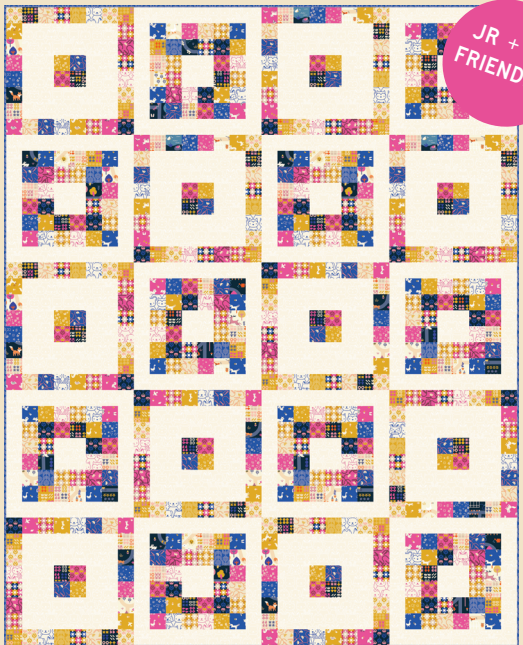

BLUE RIBBON RS5027 104M

TEAL NAVY RS5027 55M

PHM 112
62" x 62"

Penelope Handmade
Madeline

LC
FRIENDLY!

CKQ 2410
63" x 72"

Copper Kettle Quilts
Waveform

JR + LC
FRIENDLY!

CKQ 2409
64" x 80"

Copper Kettle Quilts
Jelly Squares

SMA 106 Sew Mariana | Polaris

66" x 91"

PPP 41 Pen + Paper Patterns | Snap Happy

52½" x 61½"

HCD 011 Holly Clarke Design | Brass Ring Quilt

60" x 60"