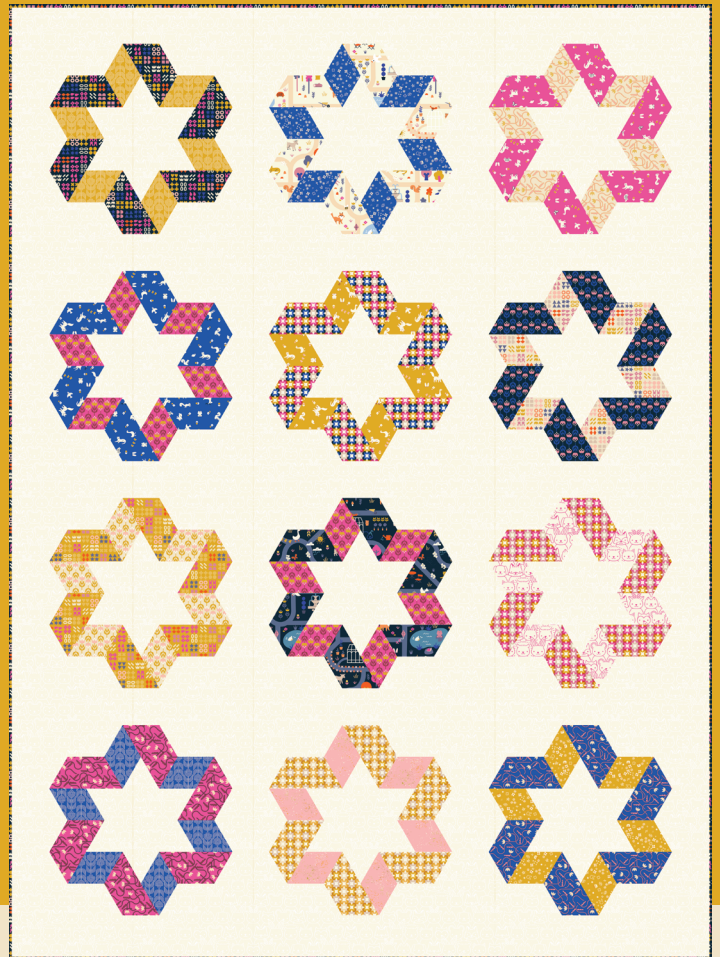

BLUE RIBBON RS5027 104M

TEAL NAVY RS5027 55M

PHM 112
62" x 62"

Penelope Handmade
Madeline

LC
FRIENDLY!

CKQ 2410
63" x 72"

Copper Kettle Quilts
Waveform

JR + LC
FRIENDLY!

CKQ 2409
64" x 80"

Copper Kettle Quilts
Jelly Squares

SMA 106 Sew Mariana | Polaris

66" x 91"

PPP 41 Pen + Paper Patterns | Snap Happy

52½" x 61½"

HCD 011 Holly Clarke Design | Brass Ring Quilt

60" x 60"