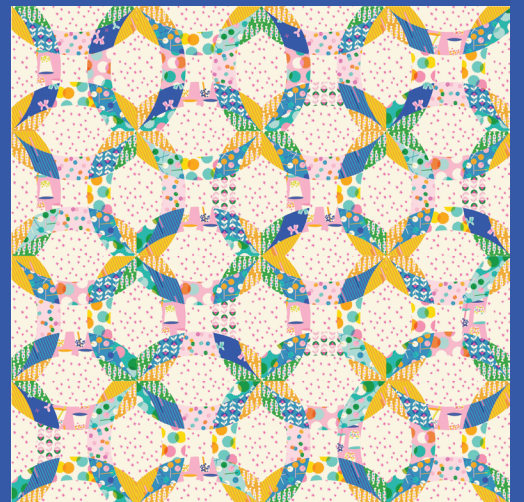

ALL PRINTS SHOWN AT 30% SCALE

ASSORTMENTS & PRECUTS

ASSTRS5154 15 10

RS5154 FQ JR LC MC PP

COORDINATES & COMPLEMENTS

RS5161 13
FLOWER CHAIN | NATURAL

RS5158 14
CUBY | COTTON CANDY

RS5154 11
BOBA | POSY

RS5158 17
CUBY | BLUE RIBBON

RS5156 16
BALLOON ANIMAL | BLUE RIBBON

BALMY RS5027 116

GOLDFISH RS5027 98M

SUNSHINE RS4109 62

BLUE RIBBON RS5027 104M

VERDANT RS5027 114

KAT 107 Knot and Thread | Modern Half Hexi 70½" x 81½"

KTQ 176 Kitchen Table Quilting
56" x 68" The Greta Quilt

CKQ 2408 Copper Kettle Quilts
67½" x 81" The Dobbin Quilt

MM 028 Modernly Morgan | Hello 62½" x 70½"

CQ 013 Crinkly Quilts
56" x 56" Dynamite Rings