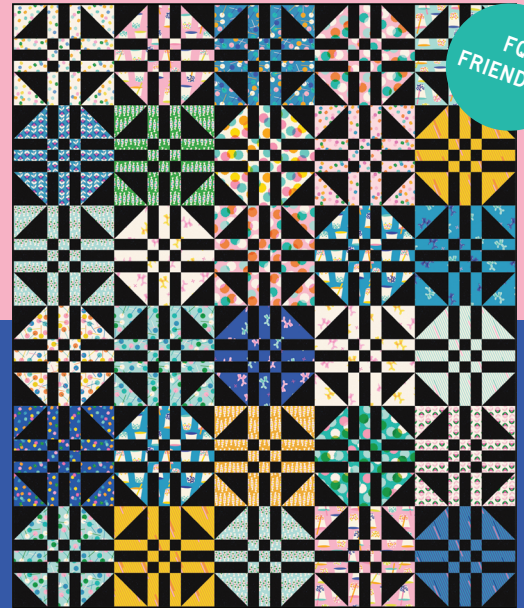

ALL PRINTS SHOWN AT 30% SCALE

ASSORTMENTS & PRECUTS

ASSTRS5154 15 10

RS5154 FQ JR LC MC PP

COORDINATES & COMPLEMENTS

RS5161 13
FLOWER CHAIN | NATURAL

RS5158 14
CUBY | COTTON CANDY

RS5154 11
BOBA | POSY

RS5158 17
CUBY | BLUE RIBBON

RS5156 16
BALLOON ANIMAL | BLUE RIBBON

BALMY RS5027 116

GOLDFISH RS5027 98M

SUNSHINE RS4109 62

BLUE RIBBON RS5027 104M

VERDANT RS5027 114

KAT 107 Knot and Thread | Modern Half Hexi 70½" x 81½"

KTQ 176 Kitchen Table Quilting
56" x 68" The Greta Quilt

CKQ 2408 Copper Kettle Quilts
67½" x 81" The Dobbin Quilt

MM 028 Modernly Morgan | Hello 62½" x 70½"

CQ 013 Crinkly Quilts
56" x 56" Dynamite Rings