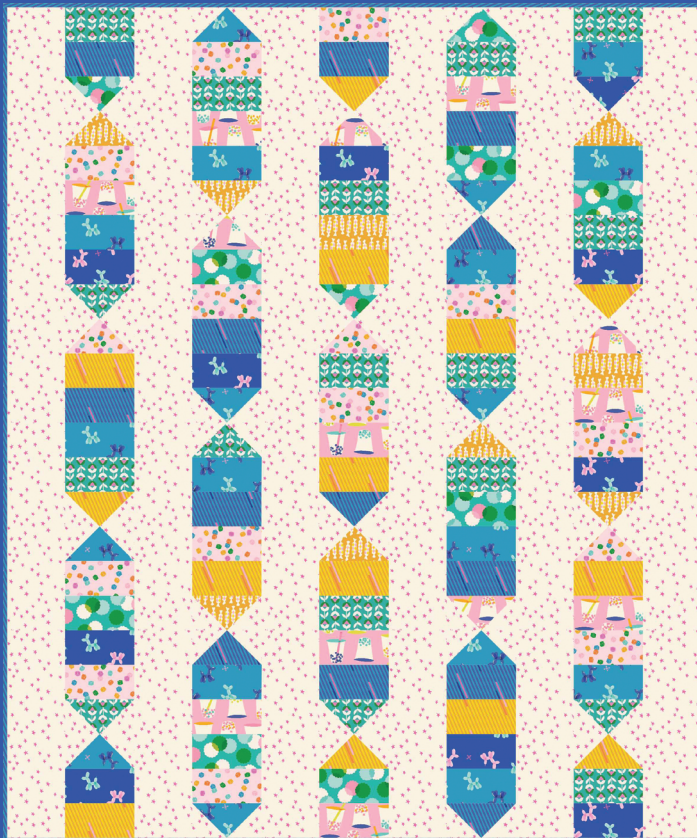

ALL PRINTS SHOWN AT 30% SCALE

ASSORTMENTS & PRECUTS

ASSTRS5154 15 10

RS5154 FQ JR LC MC PP

COORDINATES & COMPLEMENTS

RS5161 13
FLOWER CHAIN | NATURAL

RS5158 14
CUBY | COTTON CANDY

RS5154 11
BOBA | POSY

RS5158 17
CUBY | BLUE RIBBON

RS5156 16
BALLOON ANIMAL | BLUE RIBBON

BALMY RS5027 116

GOLDFISH RS5027 98M

SUNSHINE RS4109 62

BLUE RIBBON RS5027 104M

VERDANT RS5027 114

KAT 107 Knot and Thread | Modern Half Hexi 70½" x 81½"

KTQ 176 Kitchen Table Quilting
56" x 68" The Greta Quilt

CKQ 2408 Copper Kettle Quilts
67½" x 81" The Dobbin Quilt

MM 028 Modernly Morgan | Hello 62½" x 70½"

CQ 013 Crinkly Quilts
56" x 56" Dynamite Rings

LSM 116 Love Sew Modern | Sweet Pop

53" x 74¼"

KTQ 179

Kitchen Table Quilting | The Kristen Quilt

73" x 94"

charm pack friendly!

MMD 1059 Meadow Mist Designs | Candy Stripes

60½" x 72½"