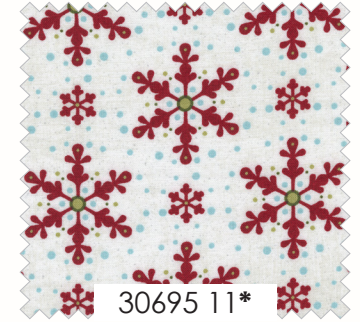

**BG PAT055** Candy Canes 54" x 72"

**BG PAT054** Frosty Friend 44" x 52"

SOFT CLEAR WATER  
30150 541

BLUE  
30150 60

FOREST  
30150 366

GRUNGE COORDINATES - INCLUDED WITH COLLECTION!

# Peppermint Bark

 BASICGREY®

30690 12\*

30697 13

30697 11

Combined to show print

30695 11\*

30693 12\*

30692 11\*

30694 12\*

30696 13\*

30697 18

30695 13\*

30692 13\*

30691 13\*

**GRUNGE COORDINATES  
INCLUDED WITH COLLECTION!**