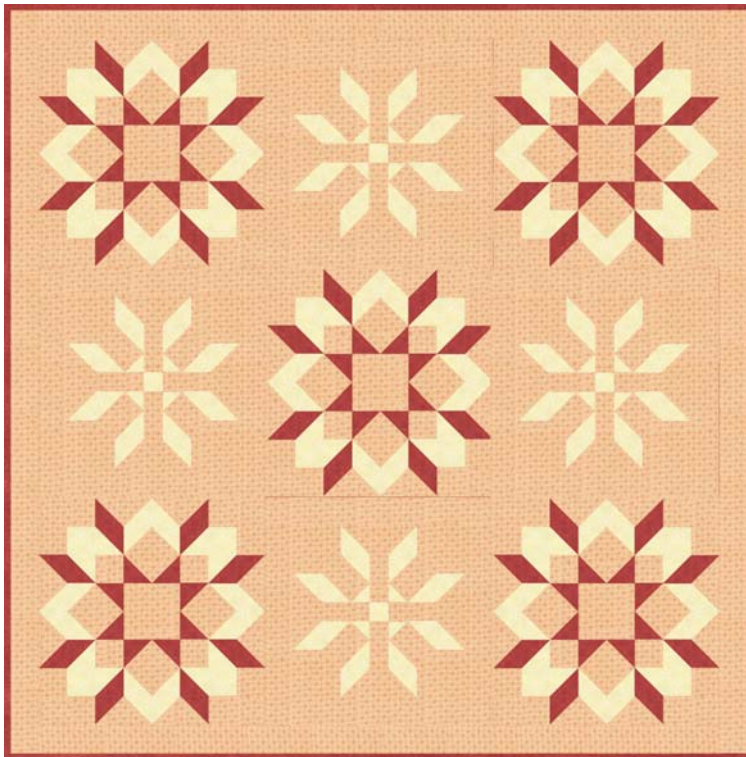

Light Green

17833 14*

Light Green

17837 14

Light Green

17834 14*

PH 636 / PH 636G

Dancing Wreaths Size: 80" x 80"