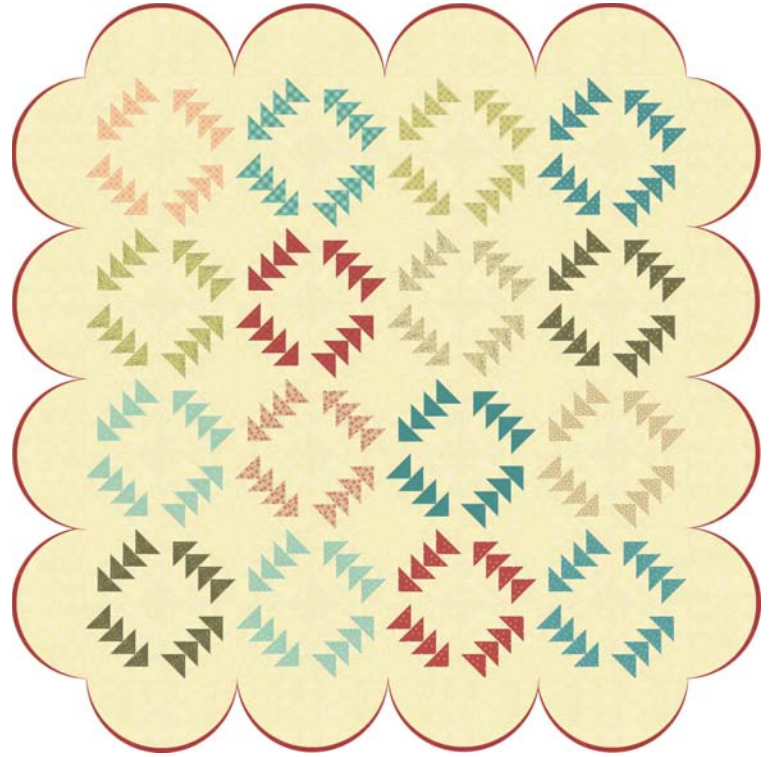

17830 12

Panel reduced to show full repeat
 Panel measures approximately 24" x 44"
 Blocks measure approximately 6¼" x 6½", 22¾" x 15¼"

Light Green

17838 14

Light Green

7521 684

Light Green

17836 14*

Light Green

17833 14*

Light Green

17837 14

Light Green

17834 14*

PH 636 / PH 636G

Dancing Wreaths Size: 80" x 80"