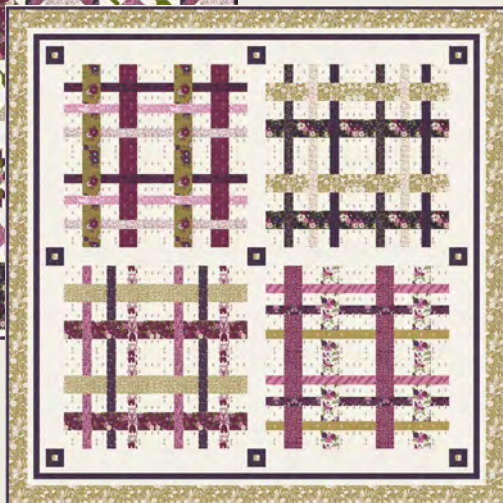

## Sweetfire Road

Born in the pages of a fairy tale, Wild Meadow is bejeweled with delicious boysenberry swirls, complimented by a rich olive green, and set against soft porcelain. Wildflowers grow with reckless abandon, and all manner of friendly fauna greet you as you daydream on a sunny afternoon in this storybook meadow setting.

Create your own fanciful tale with Wild Meadow.

**SEPTEMBER DELIVERY**

**BELLA SOLID COORDINATES**

**SFR 0006** Burrows  
75" x 75"

**SFR 0009** Meadow Sightings 87" x 82"

**SFR 0010**  
Meadow Blossoms  
77" x 77"

**SFR 0008**  
Gretel 74" x 80"

**SFR 0007** Picnic Basket 81" x 81"

**DLL 164** Meadow Sampler  
60" x 71"

**KIT**  
**43130**