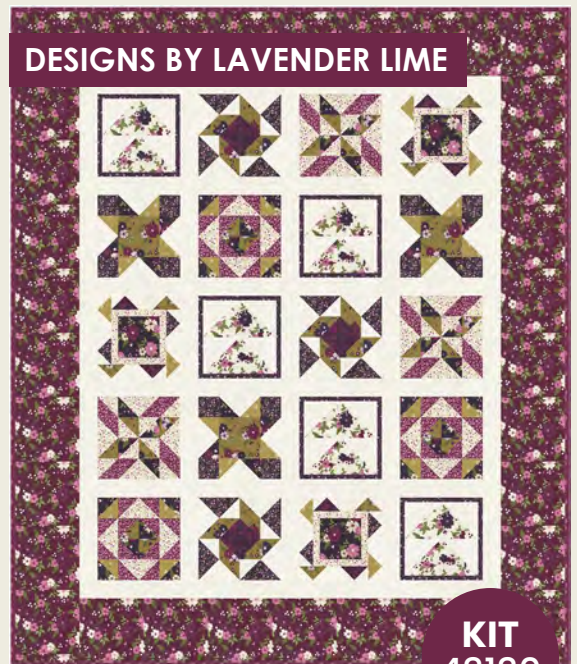

DLL 164 Meadow Sampler
60" x 71"

KIT
43130