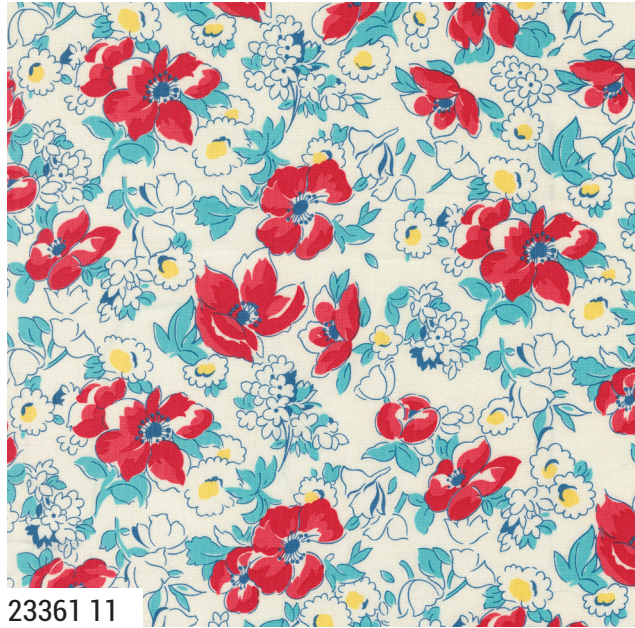

TIME AND AGAIN

Linzee Kull McCray @seamswrite

Inspired by feed sacks of the past that were often printed in more than one colorway, Time and Again brings new life to favorite prints from earlier collections. As the selvedge says, “Begin Anew,” a reminder that this refreshed palette and varied pairing of prints provides a novel perspective. The red, white, and blue of Time and Again evokes an All-American feel, while the teal and pops of yellow give these vintage prints a modern spin. You’ll love sewing quilts, bags, and clothing with Time and Again for a timeless look and feel.

DECEMBER DELIVERY
moda

TIME AND AGAIN

Linzee Kull McCray @seamswrite

23361 11

23366 21

23367 21

23362 11

23367 11

20488 236 NAUTICAL BLUE

Bella Solid Coordinates

SS 501 Nora 60" x 80"
by Splendid Speck

CSQ 118 City Park Pool 48" x 60" LC Friendly
by Clark Street Quilts

CSQ 119 Josh's Jumping Jacks
Quilt 63" x 81" AB Friendly & Pillow 18" x 18"
by Clark Street Quilts