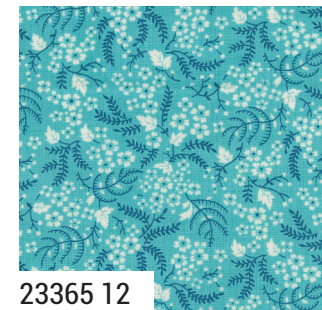

23364 11

23360 12

23364 12

23367 12

23362 12

23365 12

9900 182 PORCELAIN

9900 326 POOLSIDE

Bella Solid Coordinates

moda

DECEMBER DELIVERY

TIME AND AGAIN

Linzee Kull McCray @seamswrite

23365 17

23366 17

23362 17