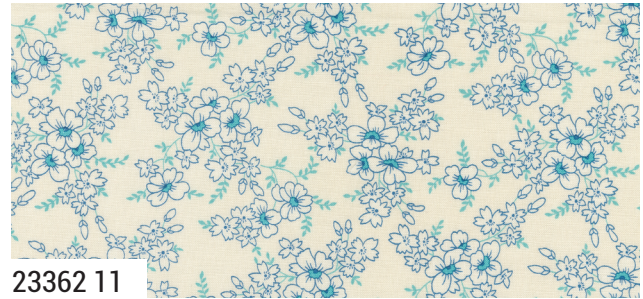

DECEMBER DELIVERY
moda

TIME AND AGAIN

Linzee Kull McCray @seamswrite

23361 11

23366 21

23367 21

23362 11

23367 11

23364 11

23360 12

23364 12

23367 12

23362 12

23365 12

9900 182 PORCELAIN

9900 326 POOLSIDE