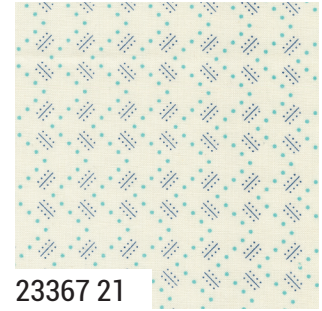

DECEMBER DELIVERY
moda

TIME AND AGAIN

Linzee Kull McCray @seamswrite

23361 11

23366 21

23367 21

23362 11

23367 11

23364 11

23360 12

23364 12

23367 12

23362 12

23365 12

9900 182 PORCELAIN

9900 326 POOLSIDE

Bella Solid Coordinates

moda

DECEMBER DELIVERY

TIME AND AGAIN

Linzee Kull McCray @seamswrite

23365 17

23366 17

23362 17