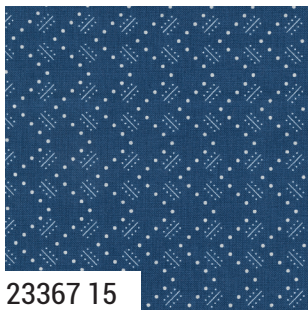

Bella Solid Coordinates

moda

DECEMBER DELIVERY

TIME AND AGAIN

Linzee Kull McCray @seamswrite

23365 17

23366 17

23362 17

23367 17

23361 13

23360 17

23367 13

23366 13

23365 14

23364 14

23361 15

LC

MC

PP

DECEMBER DELIVERY

•25 Prints •100% Premium Cotton
ABs include all 25 skus. JRs, LCs, MCs & PPs include 25 skus with two each of 23360 - 23364, 23366-13 & 17.

20488 123 BETTY'S RED

20488 207 GLACIER