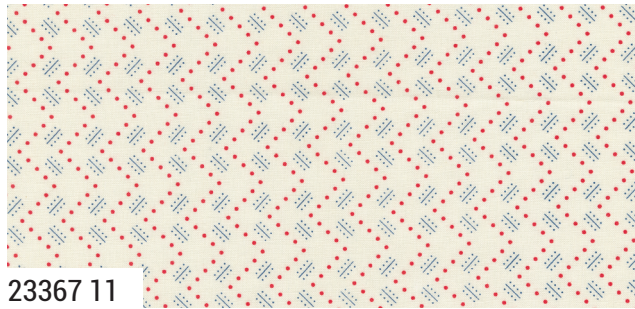

DECEMBER DELIVERY
moda

TIME AND AGAIN

Linzee Kull McCray @seamswrite

23361 11

23366 21

23367 21

23362 11

23367 11

23364 11

23360 12

23364 12

23367 12

23362 12

23365 12

9900 182 PORCELAIN

9900 326 POOLSIDE