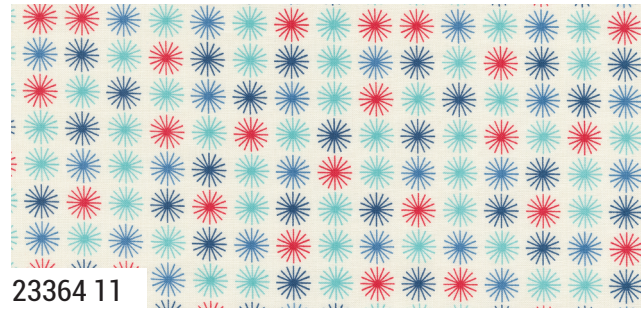

TIME AND AGAIN

Linzee Kull McCray @seamswrite

Inspired by feed sacks of the past that were often printed in more than one colorway, Time and Again brings new life to favorite prints from earlier collections. As the selvedge says, “Begin Anew,” a reminder that this refreshed palette and varied pairing of prints provides a novel perspective. The red, white, and blue of Time and Again evokes an All-American feel, while the teal and pops of yellow give these vintage prints a modern spin. You’ll love sewing quilts, bags, and clothing with Time and Again for a timeless look and feel.

DECEMBER DELIVERY
moda

TIME AND AGAIN

Linzee Kull McCray @seamswrite

23361 11

23366 21

23367 21

23362 11

23367 11

23364 11

23360 12

23364 12

23367 12

23362 12

23365 12

9900 182 PORCELAIN

9900 326 POOLSIDE

Bella Solid Coordinates

moda

DECEMBER DELIVERY

TIME AND AGAIN

Linzee Kull McCray @seamswrite

23365 17

23366 17

23362 17