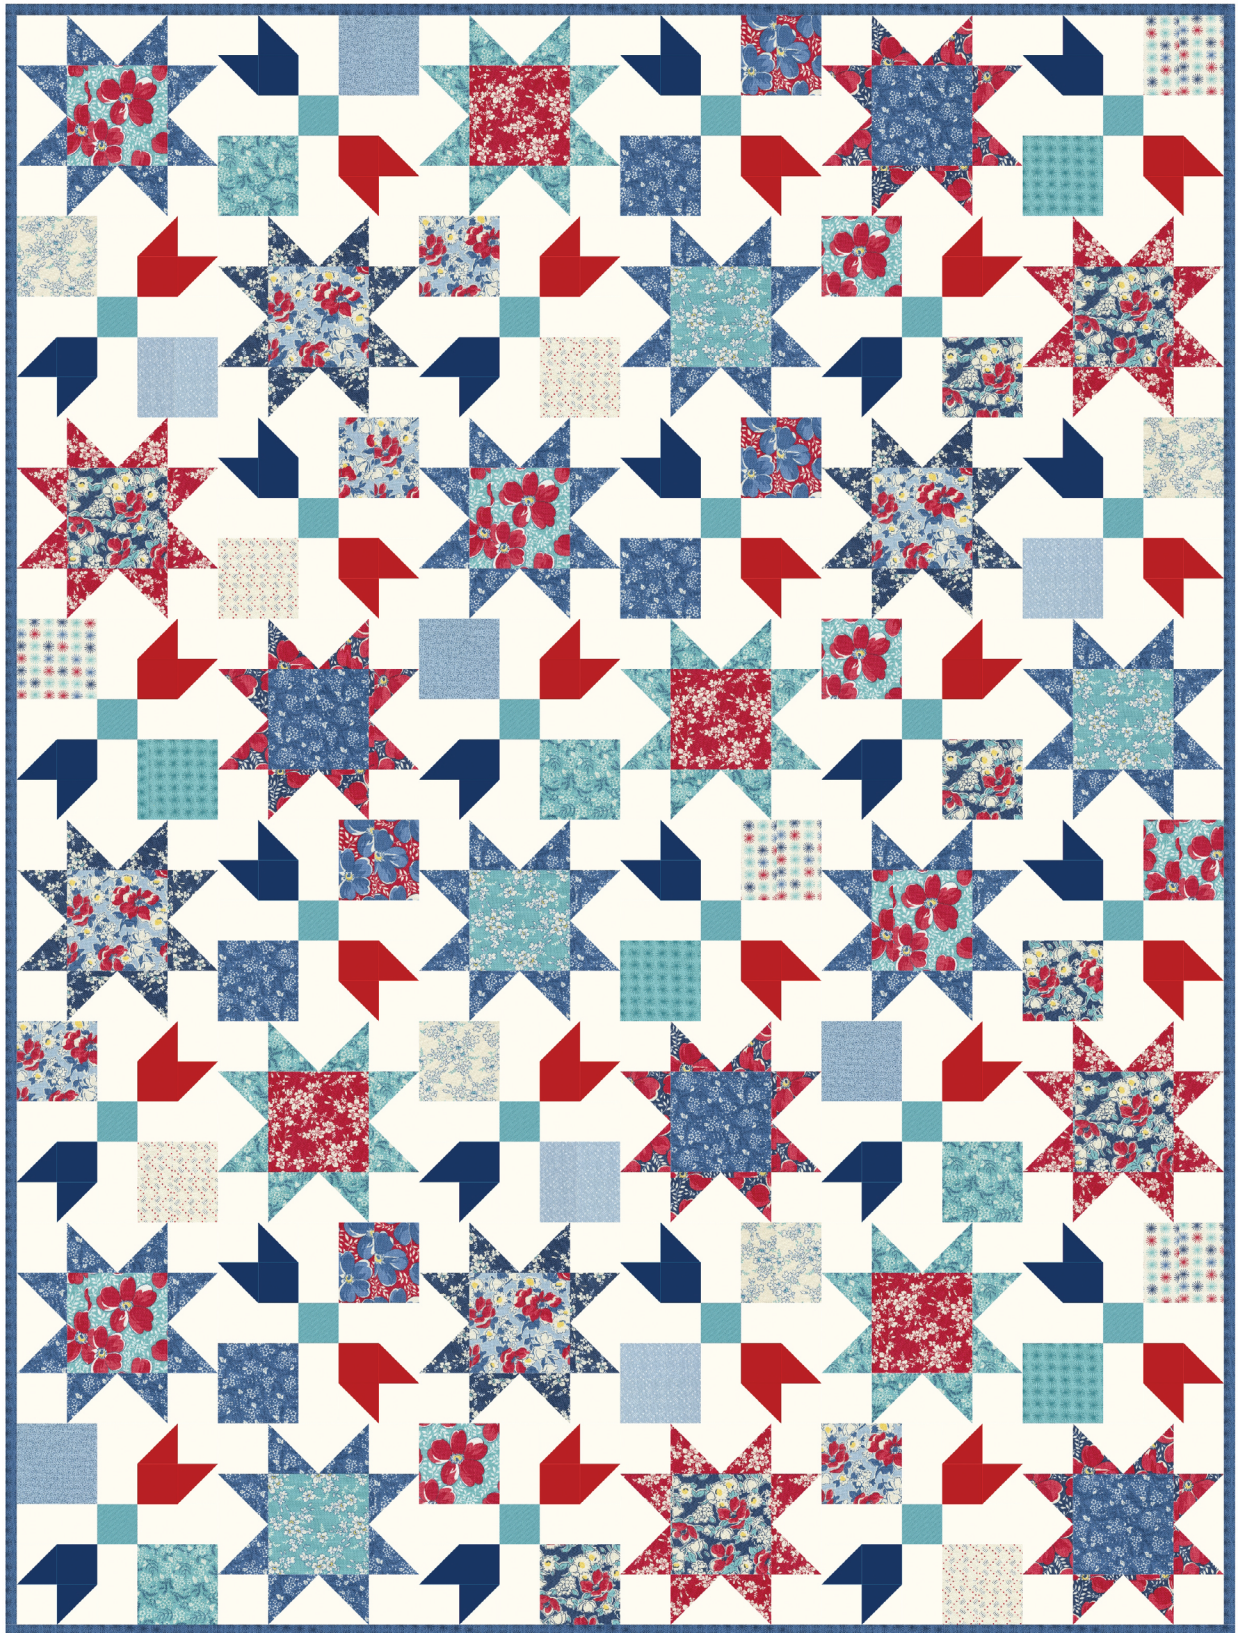

TIME AND AGAIN

Linzee Kull McCray @seamswrite

Inspired by feed sacks of the past that were often printed in more than one colorway, Time and Again brings new life to favorite prints from earlier collections. As the selvedge says, “Begin Anew,” a reminder that this refreshed palette and varied pairing of prints provides a novel perspective. The red, white, and blue of Time and Again evokes an All-American feel, while the teal and pops of yellow give these vintage prints a modern spin. You’ll love sewing quilts, bags, and clothing with Time and Again for a timeless look and feel.

LC

MC

PP

DECEMBER DELIVERY

•25 Prints •100% Premium Cotton
ABs include all 25 skus. JRs, LCs, MCs & PPs include 25 skus with two each of 23360 - 23364, 23366-13 & 17.

20488 123 BETTY'S RED

20488 207 GLACIER

20488 236 NAUTICAL BLUE

Bella Solid Coordinates

SS 501 Nora 60" x 80"
by Splendid Speck

CSQ 118 City Park Pool 48" x 60" LC Friendly
by Clark Street Quilts

CSQ 119 Josh's Jumping Jacks
Quilt 63" x 81" AB Friendly & Pillow 18" x 18"
by Clark Street Quilts