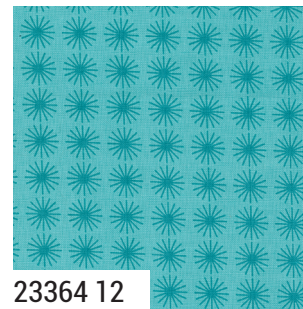

DECEMBER DELIVERY
moda

TIME AND AGAIN

Linzee Kull McCray @seamswrite

23361 11

23366 21

23367 21

23362 11

23367 11

23364 11

23360 12

23364 12

23367 12

23362 12

23365 12

9900 182 PORCELAIN

9900 326 POOLSIDE

Bella Solid Coordinates

moda

DECEMBER DELIVERY

TIME AND AGAIN

Linzee Kull McCray @seamswrite

23365 17

23366 17

23362 17