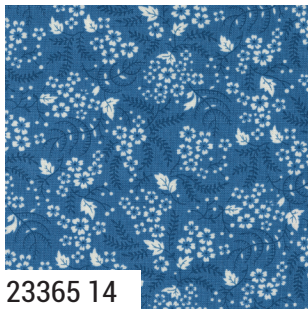

Bella Solid Coordinates

moda

DECEMBER DELIVERY

TIME AND AGAIN

Linzee Kull McCray @seamswrite

23365 17

23366 17

23362 17

23367 17

23361 13

23360 17

23367 13

23366 13

23365 14

23364 14

23361 15

LC

MC

PP

DECEMBER DELIVERY

•25 Prints •100% Premium Cotton
ABs include all 25 skus. JRs, LCs, MCs & PPs include 25 skus with two each of 23360 - 23364, 23366-13 & 17.

20488 123 BETTY'S RED

20488 207 GLACIER