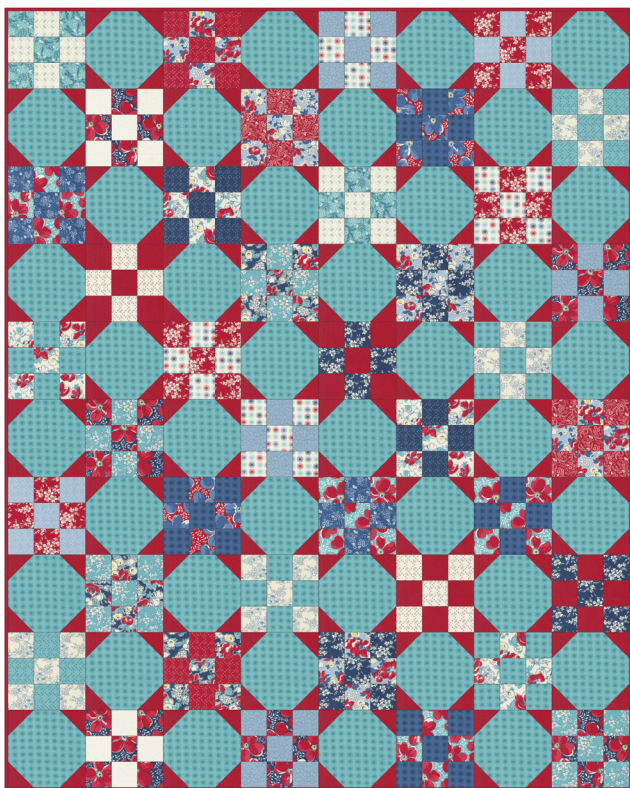

LC

MC

PP

DECEMBER DELIVERY

•25 Prints •100% Premium Cotton
ABs include all 25 skus. JRs, LCs, MCs & PPs include 25 skus with two each of 23360 - 23364, 23366-13 & 17.

20488 123 BETTY'S RED

20488 207 GLACIER

20488 236 NAUTICAL BLUE

Bella Solid Coordinates

SS 501 Nora 60" x 80"
by Splendid Speck

CSQ 118 City Park Pool 48" x 60" LC Friendly
by Clark Street Quilts

CSQ 119 Josh's Jumping Jacks
Quilt 63" x 81" AB Friendly & Pillow 18" x 18"
by Clark Street Quilts