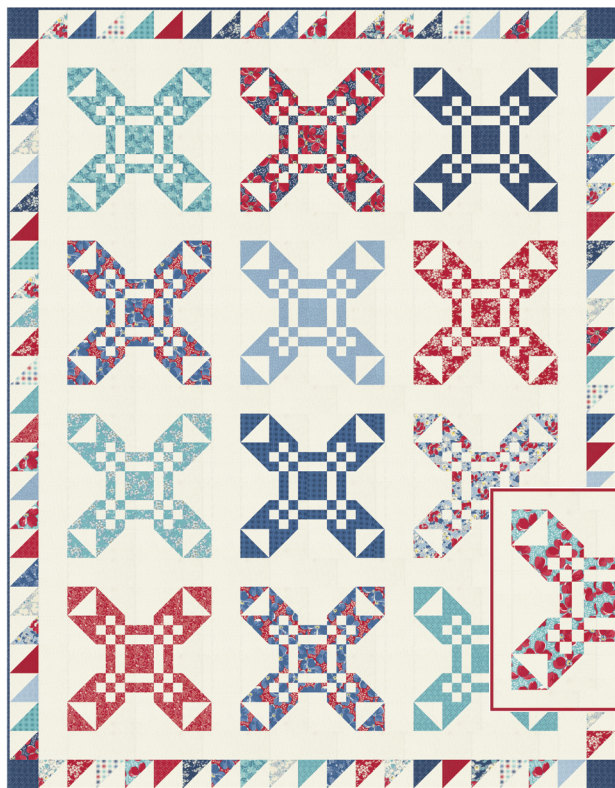

TIME AND AGAIN

Linzee Kull McCray @seamswrite

Inspired by feed sacks of the past that were often printed in more than one colorway, Time and Again brings new life to favorite prints from earlier collections. As the selvedge says, “Begin Anew,” a reminder that this refreshed palette and varied pairing of prints provides a novel perspective. The red, white, and blue of Time and Again evokes an All-American feel, while the teal and pops of yellow give these vintage prints a modern spin. You’ll love sewing quilts, bags, and clothing with Time and Again for a timeless look and feel.

LC

MC

PP

DECEMBER DELIVERY

•25 Prints •100% Premium Cotton
ABs include all 25 skus. JRs, LCs, MCs & PPs include 25 skus with two each of 23360 - 23364, 23366-13 & 17.

20488 123 BETTY'S RED

20488 207 GLACIER

20488 236 NAUTICAL BLUE

Bella Solid Coordinates

SS 501 Nora 60" x 80"
by Splendid Speck

CSQ 118 City Park Pool 48" x 60" LC Friendly
by Clark Street Quilts

CSQ 119 Josh's Jumping Jacks
Quilt 63" x 81" AB Friendly & Pillow 18" x 18"
by Clark Street Quilts