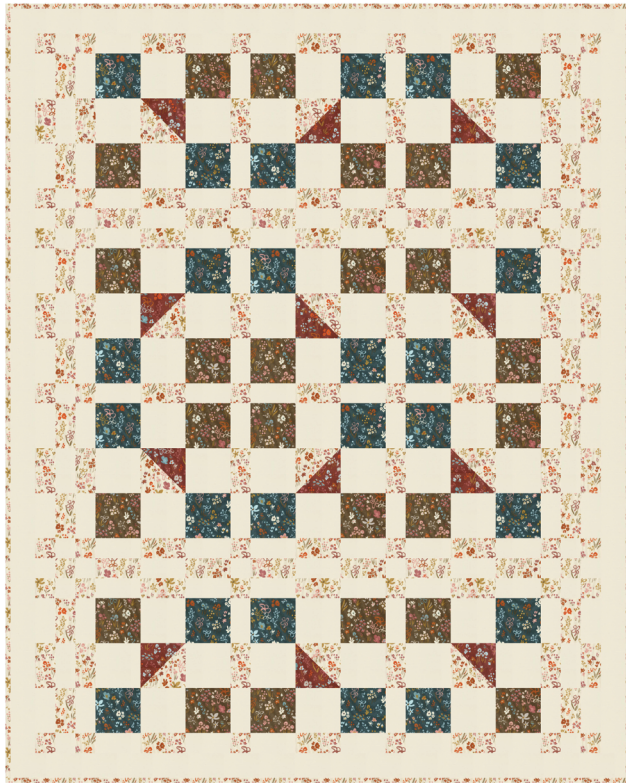

FTD 233 Checkered Quilt 62 1/2" x 77"