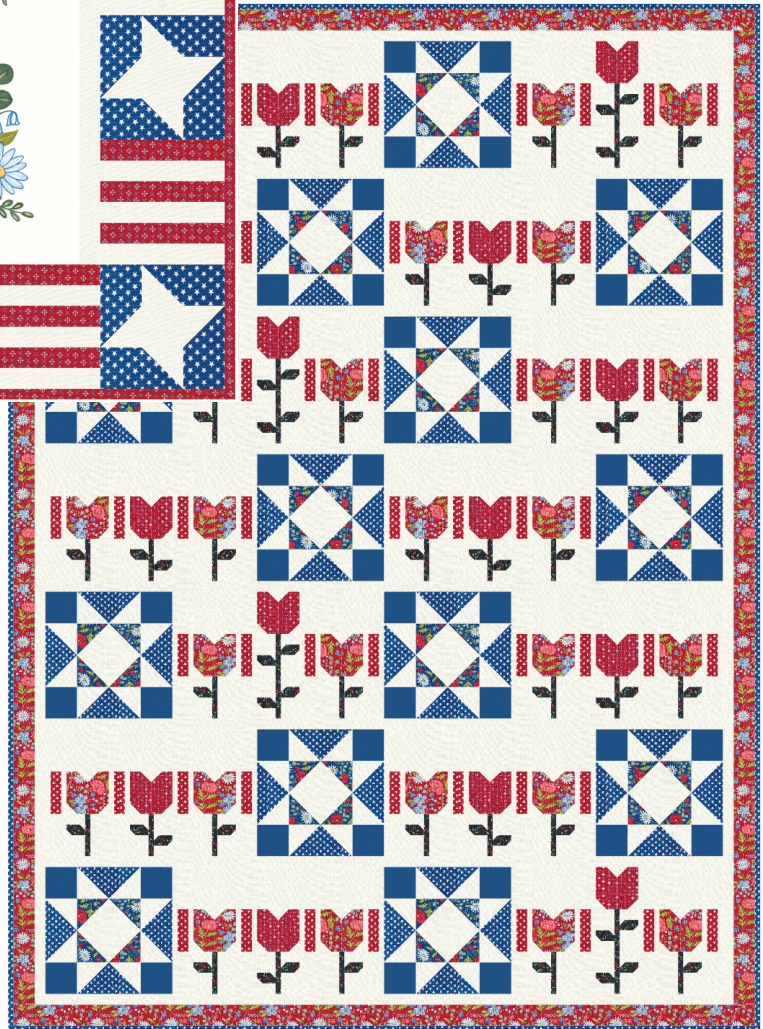

# Red, White and Bloom Deb Strain

56118 11

*panels*

Panel Size: 24" x 44"

56118 14

56110

Asst.  
15

Asst.  
10

Low Cal  
10

AB

JR

LC

MC

PP

JANUARY DELIVERY

•26 Prints •100% Premium Cotton

ABs include 24 skus plus one panel 56118-11 cut 24" x 44". JRs, LCs, MCs & PPs include 24 skus with two each of 56110 - 56116 & 56117-11 & 13.

CHE 2414 Happy 4th! 36" x 48"  
by Coach House Designs

CHE 2415 Stars & Blooms 70" x 96"  
by Coach House Designs