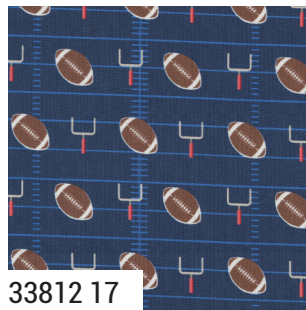

Bella Solid Coordinates

moda NOVEMBER DELIVERY

PLAY BALL! *moda*

33816 12

33812 12

33814 12

33810 12

33815 14

33816 15

33813 14

33814 15

33813 17

33812 17

33811 17

33816 17

33817 11

Reduced to show full repeat. Blocks are approx. 4" x4".

33810

Asst.
15

Asst.
10

AB

JR

LC

MC

PP

NOVEMBER DELIVERY

•24 Prints •100% Premium Cotton

AB includes all 24 skus. JRs, LCs, MCs & PPs include 23 skus with two each of 33810, 33811, 33812-13, 33813-11, 14, 33814-12, 33815 & 33816. Does not include 33817 11. Assortments and precuts do not include Bella Solid coordinates.