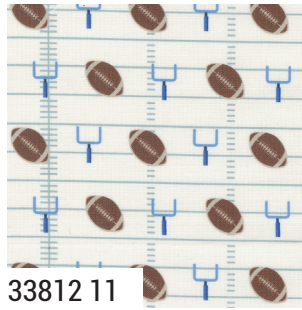

NOVEMBER DELIVERY

moda

PLAY BALL! *moda*

33810 11

33812 11

33815 11

33811 11

33813 11

33814 11

33816 11

33811 13

33810 13

33816 13

33812 13

9900 200 OFF WHITE

9900 219 PLATINUM

Bella Solid Coordinates

moda NOVEMBER DELIVERY

PLAY BALL! *moda*

33816 12

33812 12

33814 12

33810 12

33815 14

Reduced to show full repeat. Blocks are approx. 4" x4".

33810

Asst.
15

Asst.
10

AB

JR

LC

MC