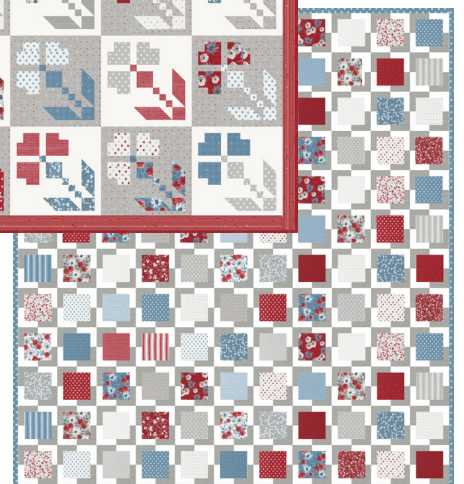

This is a party that can last all summer - so get ready to bedeck your home with stars, stripes, and florals galore. For those who love **Americana**, you'll love this twist on the classic color scheme: red, white, and blue - with a bit of silver to make those colors pop! Add a little sparkle to your stash with a few new quilts... Hang them on the walls, put them on the beds, and bring them along for all the picnics, parades, and firework snuggles. Three cheers for the **Old Glory** collection - an ode to the sweet land of liberty.

**KIT
5200**

LB 225 Miss Americana
65" x 72" FQ Friendly
Blue Version also available

KAT 115
Auntie Grace Bag
6" x 8"

LB 187 Modern Herringbone
64" x 76" HB & FQ Friendly

LB 226 Red White & Bloom
74" x 74" F8 Friendly

LB 195 Fracture
60" x 72" F8 Friendly

LB 224 Grand Finale Silver Version
79" x 79" PP & FQ Friendly
Blue Version also available

LB 227 Iconic 2
67" x 73" LC or PP Friendly

Sweet
Land of
Liberty

LB 228 Sweet Land 49" x 54" Panel & LC Friendly

5207 11 Panel Size: 36" x 44"

5208 11 24" x 60" Cheater Cloth

Old Glory *Lella Boutique*

9900 200 OFF WHITE

5200 11

5204 11

5204 21

5201 11