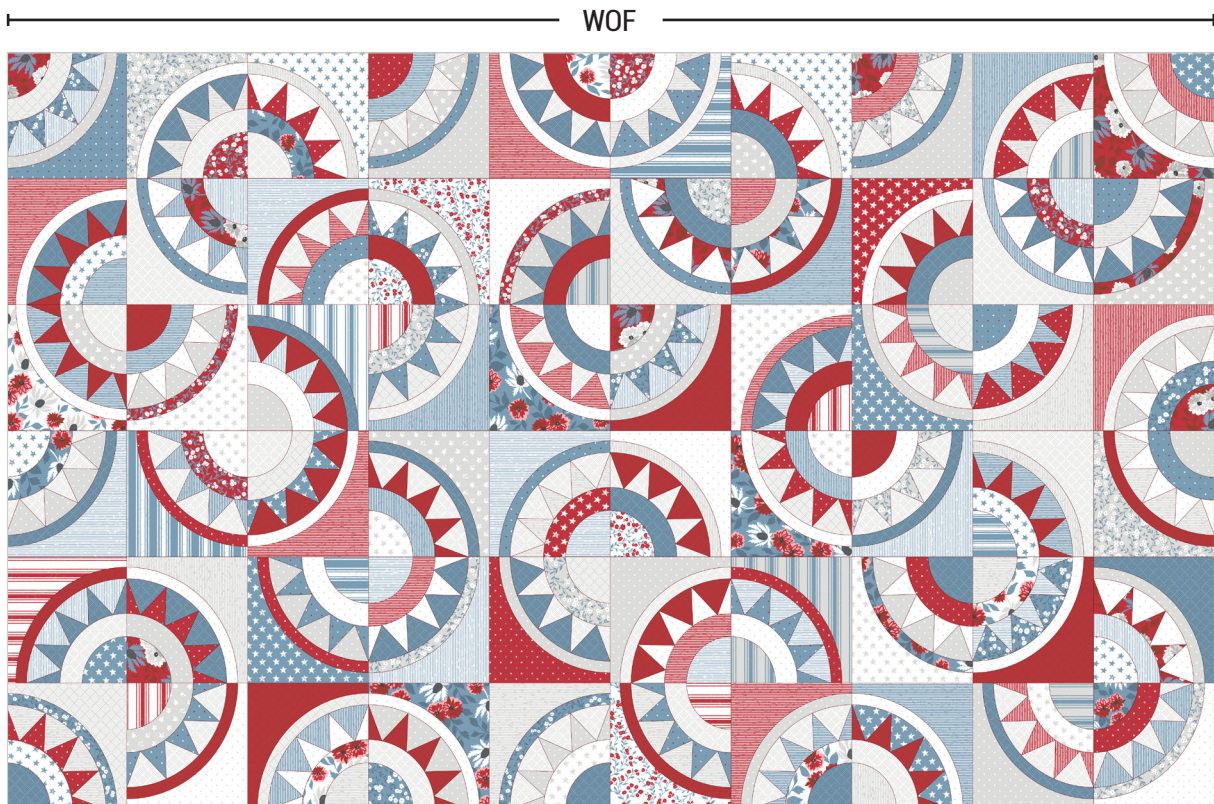

LB 195 Fracture
60" x 72" F8 Friendly

LB 224 Grand Finale Silver Version
79" x 79" PP & FQ Friendly
Blue Version also available

LB 227 Iconic 2
67" x 73" LC or PP Friendly

Sweet
Land of
Liberty

LB 228 Sweet Land 49" x 54" Panel & LC Friendly

5207 11 Panel Size: 36" x 44"

5208 11 24" x 60" Cheater Cloth

Old Glory *Lella Boutique*

9900 200 OFF WHITE

5200 11

5204 11

5204 21

5201 11