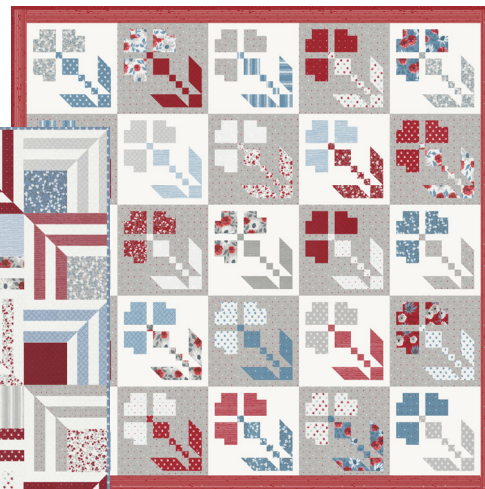

This is a party that can last all summer - so get ready to bedeck your home with stars, stripes, and florals galore. For those who love **Americana**, you'll love this twist on the classic color scheme: red, white, and blue - with a bit of silver to make those colors pop! Add a little sparkle to your stash with a few new quilts... Hang them on the walls, put them on the beds, and bring them along for all the picnics, parades, and firework snuggles. Three cheers for the **Old Glory** collection - an ode to the sweet land of liberty.

**KIT
5200**

LB 225 Miss Americana
65" x 72" FQ Friendly
Blue Version also available

KAT 115
Auntie Grace Bag
6" x 8"

LB 187 Modern Herringbone
64" x 76" HB & FQ Friendly

LB 226 Red White & Bloom
74" x 74" F8 Friendly

LB 195 Fracture
60" x 72" F8 Friendly

LB 224 Grand Finale Silver Version
79" x 79" PP & FQ Friendly
Blue Version also available

LB 227 Iconic 2
67" x 73" LC or PP Friendly

Sweet
Land of
Liberty

LB 228 Sweet Land 49" x 54" Panel & LC Friendly

5207 11 Panel Size: 36" x 44"

5208 11 24" x 60" Cheater Cloth

Old Glory *Lella Boutique*

9900 200 OFF WHITE

5200 11

5204 11

5204 21

5201 11