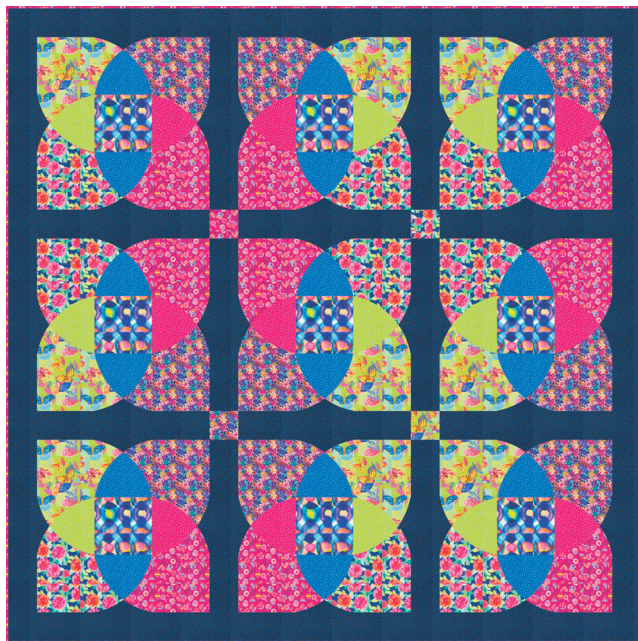

21823 20*

21828 21*

21825 12*

21829 23

21822 20*

21821 13*

21820 16

21827 20*

PP

JANUARY DELIVERY

•31 Prints •100% Premium Cotton

ABs include all 31 skus. JRs, LCs, MCs & PPs include 31 skus with two each of 21828 & 21829-15 - 23.

MM 026 Jelly Stars 64" x 72" JR Friendly
by Modernly Morgan