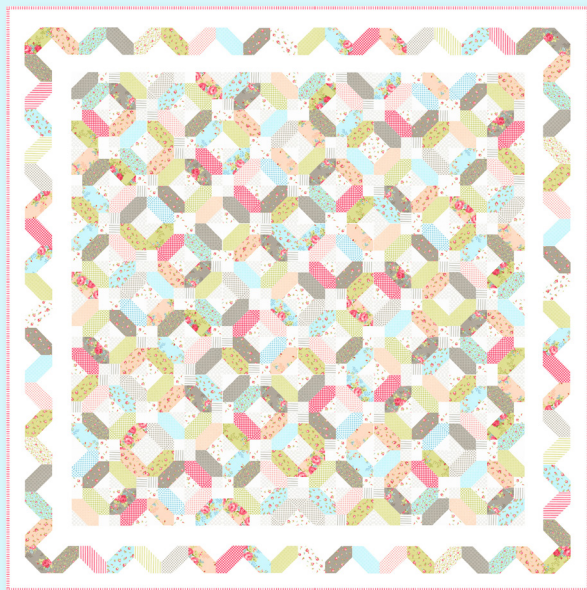

OCTOBER DELIVERY

moda
FABRICS + SUPPLIES®

AQ 296 Sojourn 77" x 77" LC Friendly

AQ 295 Ellie 66" x 66"

AQ 298 Garden Path 76" x 76" AB Friendly

AQ 294 Felicity 51" x 51"

AQ 297 Fair Meadow Multiple Colorways 76" x 76"
Additional colorways available for all patterns

9900 200 OFF WHITE

9900 247 PASTEL BLUE

9900 72 CELERY

Bella Solid Coordinates

Ellie

brenda riddle designs
home of
Acorn Quilt & Gift Company

18760 11

18764 21