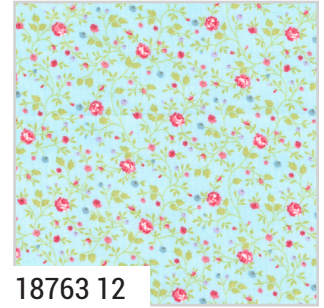

9900 200 OFF WHITE

9900 247 PASTEL BLUE

9900 72 CELERY

Bella Solid Coordinates

Ellie

brenda riddle designs
home of
Acorn Quilt & Gift Company

18760 11

18764 21

18764 28

18761 11

18763 11

18766 22

18761 12

18764 12

18763 12

18765 22

18766 24

18765 24

18760 12

18760 14

18761 14

18764 14

moda
FABRICS + SUPPLIES®

OCTOBER 2023 DELIVERY