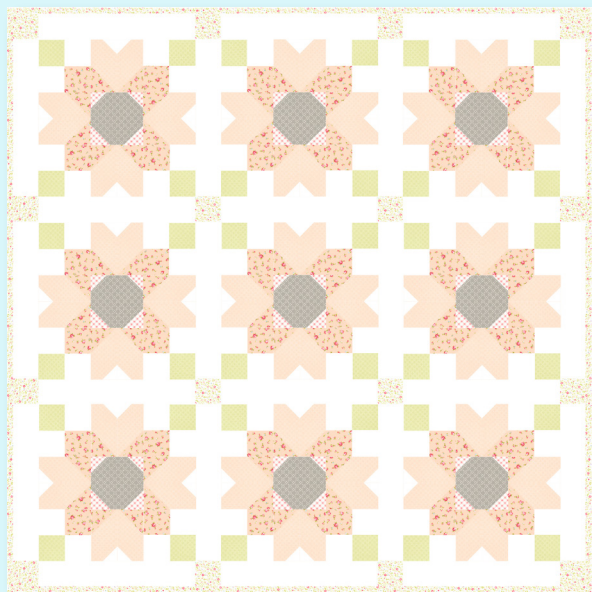

With a fresh color palette that you can mix for seasonal quilts & projects, or including all the color families for a scrappy garden of colors, 'Ellie' envelops these airy, fresh, cozy feels for your home, and to share with those you love. Take a deep breath & welcome Ellie into your home!

OCTOBER DELIVERY

moda
FABRICS + SUPPLIES®

AQ 296 Sojourn 77" x 77" LC Friendly

AQ 295 Ellie 66" x 66"

AQ 298 Garden Path 76" x 76" AB Friendly

AQ 294 Felicity 51" x 51"

AQ 297 Fair Meadow Multiple Colorways 76" x 76"
Additional colorways available for all patterns