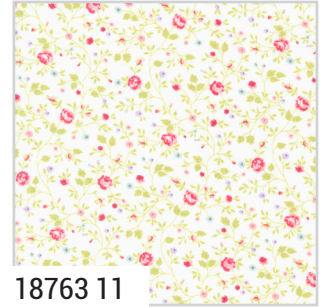

OCTOBER DELIVERY

moda
FABRICS + SUPPLIES®

AQ 296 Sojourn 77" x 77" LC Friendly

AQ 295 Ellie 66" x 66"

AQ 298 Garden Path 76" x 76" AB Friendly

AQ 294 Felicity 51" x 51"

AQ 297 Fair Meadow Multiple Colorways 76" x 76"
Additional colorways available for all patterns

9900 200 OFF WHITE

9900 247 PASTEL BLUE

9900 72 CELERY

Bella Solid Coordinates

Ellie

brenda riddle designs
home of
Acorn Quilt & Gift Company

18760 11

18764 21

18764 28

18761 11

18763 11

18766 22

18761 12

18764 12

18763 12

18765 22