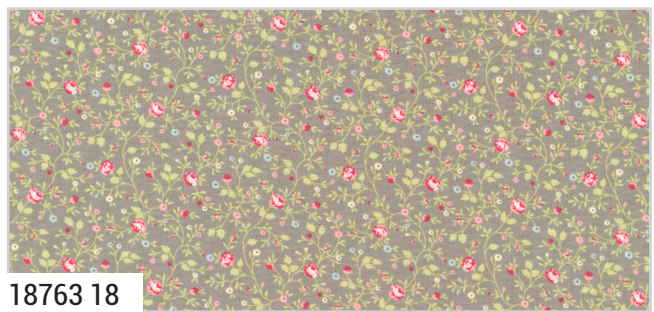

18761 18

18763 18

18760

Asst. 15

Asst. 10

AB

JR

LC

MC

PP

OCTOBER DELIVERY

•29 Prints •100% Premium Cotton
JR, LCs, MCs & PPs include 29 skus plus two each of 18760, 18761 & 18763-11.
Bella Solids are not included in assortments or precuts.

9900 88 BUBBLE GUM

9900 210 STRAWBERRY

9900 230 CHERRY

9900 128 STONE

Bella Solid Coordinates