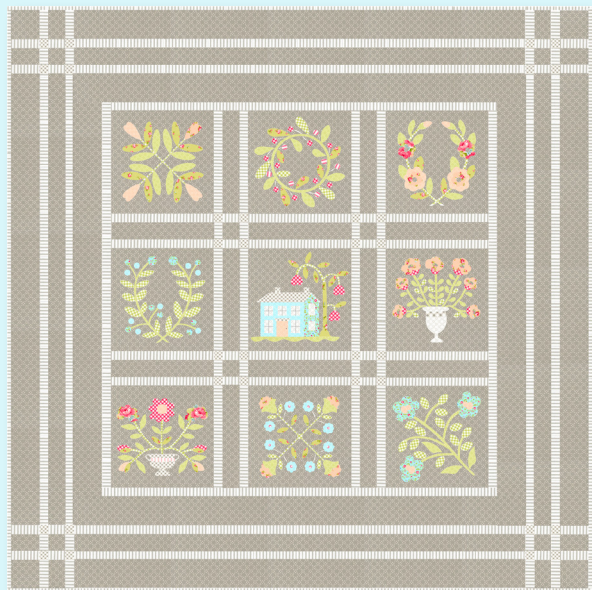

With a fresh color palette that you can mix for seasonal quilts & projects, or including all the color families for a scrappy garden of colors, 'Ellie' envelops these airy, fresh, cozy feels for your home, and to share with those you love. Take a deep breath & welcome Ellie into your home!

OCTOBER DELIVERY

moda
FABRICS + SUPPLIES®

AQ 296 Sojourn 77" x 77" LC Friendly

AQ 295 Ellie 66" x 66"

AQ 298 Garden Path 76" x 76" AB Friendly

AQ 294 Felicity 51" x 51"

AQ 297 Fair Meadow Multiple Colorways 76" x 76"
Additional colorways available for all patterns

9900 200 OFF WHITE

9900 247 PASTEL BLUE

9900 72 CELERY

Bella Solid Coordinates

Ellie

brenda riddle designs
home of
Acorn Quilt & Gift Company

18760 11

18764 21