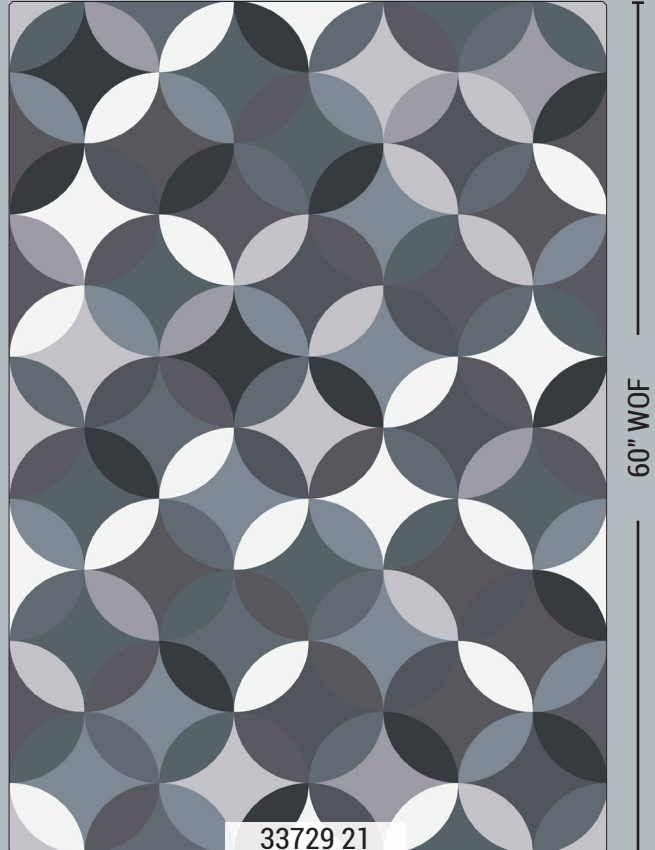

# CONCRETE JUNGLE

STUDIO<sup>®</sup>m

*moda*  
FABRICS + SUPPLIES<sup>®</sup>

**AUGUST DELIVERY**

60" Orange Peel Panel

CONCRETE JUNGLE STUDIO<sup>®</sup>

9900 98 WHITE BLEACHED

9900 185 ZEN GREY

9900 219 PLATINUM

Bella Solid Coordinates

*moda*  
FABRICS + SUPPLIES<sup>®</sup>

**AUGUST DELIVERY**

PP

AUGUST DELIVERY

•28 Prints •1 60" Cheater Cloth •100% Premium Cotton  
 Precuts do not include 33729-21. JRs, LCs, MCs & PPs include 29 skus plus two each of 33721-14 & 16, 33722, 33723, 33725 and 33728-11 & 16. Bella Solid Coordinates are not included in assortments or precuts.

9900 202 GRAPHITE

9900 199 SOFT BLACK

Bella Solid Coordinates