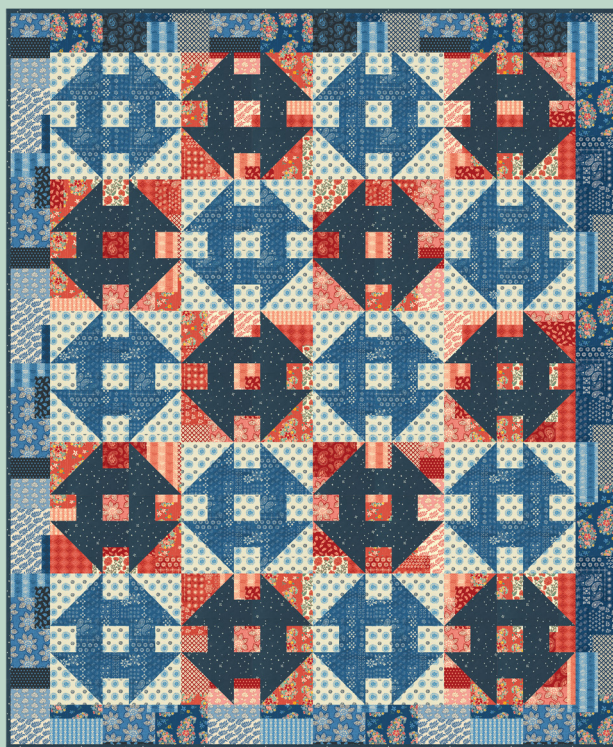

# Cadence

by CRYSTAL  MANNING

It's the perfect evening for dancing around a campfire in cadence to nature's song. Wrap a quilt around your shoulders stitched up with a melody of romantic indie blooms, rich texture, and color. Cadence is the perfect collection for creating your favorite projects with a boho chic vibe.

OCTOBER DELIVERY

*moda*  
FABRICS + SUPPLIES®

MM 021 Revival 59" x 69" AB Friendly

FREE PATTERN Cadence Stars 62" x 62"  
Available as a free download at [crystalmanningart.com](http://crystalmanningart.com)

CMA 888 Jane 69" x 84"

CMA 889 Josephine 68" x 79" LC Friendly