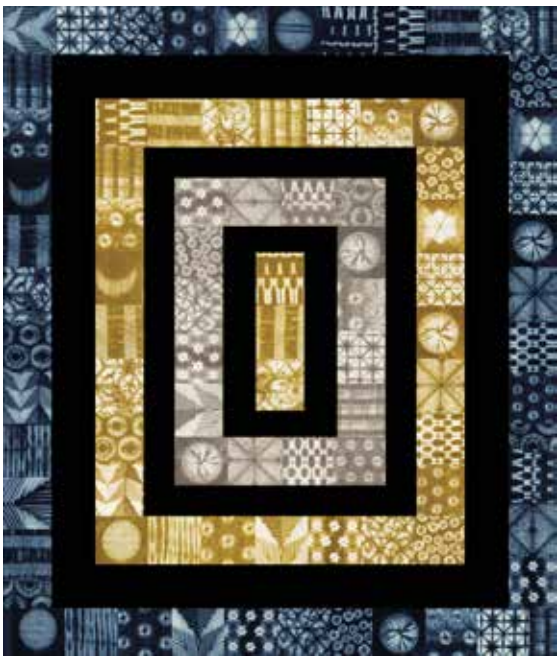

Tochi

Debbie Maddy

Tochi means earth or land in Japanese, and it truly is a beautiful land. Outside of the busy cities there are mountainsides with terraced rows of tea bushes, fields of indigo, and gorgeous bamboo forests. Surrounding each of the islands that make up Japan are the Pacific Ocean, the Sea of Japan and the East China Sea.

I was thinking about and remembering Japan in so many ways when I was stitching and creating the new Shibori designs.

Tochi by Debbie Maddy

Click here to shop this collection!

KIT
48060

CCQD 176
Flight of Fancy
View A
60" x 80" LC Friendly

1 Layer Cake makes both quilts!

CCQD 176 Flight of Fancy View B
60" x 80" LC Friendly

*CCQD 177
Geese in the Lillies Queen
84" x 108" LC Friendly

***See website or sales professional for additional colorways and sizes!**

WEB PATTERN - Fields of Color
63" x 74"

WEB PATTERN - Halfway Around the World Black
60" x 70"

Kindness will never be wasted in any way. –Japanese Proverb

Tochi by Debbie Maddy

48062 13

48063 13

48064 13

48065 15