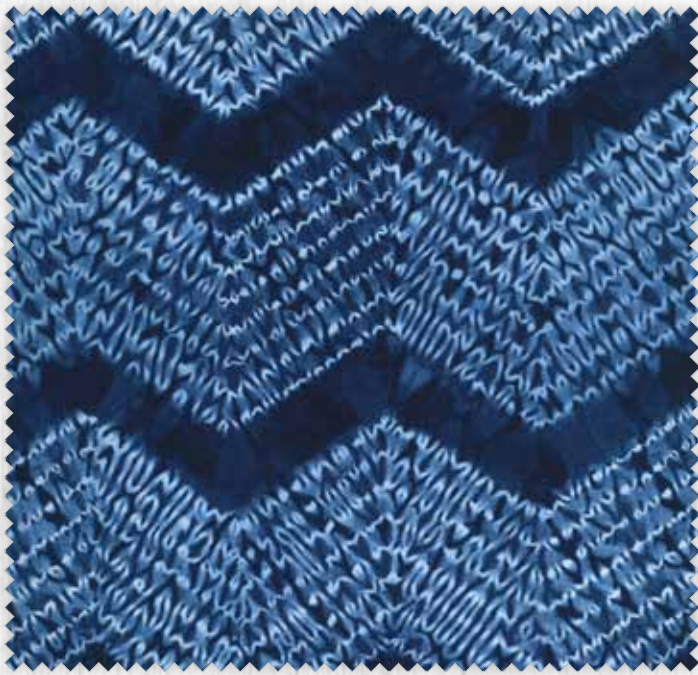

1 Layer Cake makes both quilts!

CCQD 176 Flight of Fancy View B
60" x 80" LC Friendly

*CCQD 177
Geese in the Lillies Queen
84" x 108" LC Friendly

***See website or sales professional for additional colorways and sizes!**

WEB PATTERN - Fields of Color
63" x 74"

WEB PATTERN - Halfway Around the World Black
60" x 70"

Kindness will never be wasted in any way. –Japanese Proverb

Tochi by Debbie Maddy

48062 13

48063 13

48064 13

48065 15