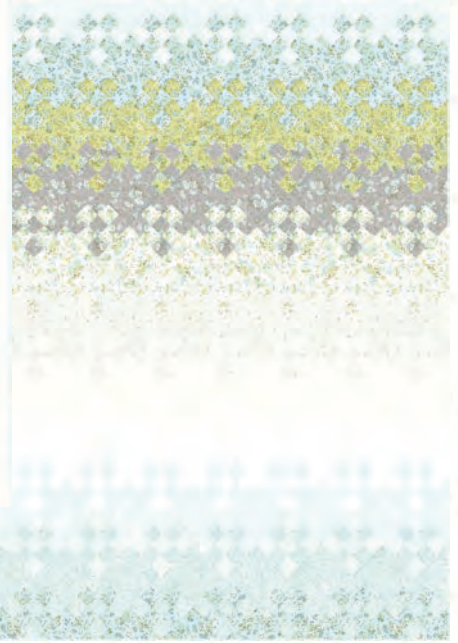

Bella Solids
9900 182

Bella Solids
9900 83

Bella Solids
9900 72

Bella Solids
9900 262

Linen Mochi
32911 11

***AQ 271** Hill & Dale
Sea Glass 64" x 64"

***AQ 272** Magnolia Light
76" x 76"

AQ 274 Reflections - 76" x 85"

***AQ 273**
Winston 48" x 48"

***AQ 273** Winston Willow - 88" x 88"

AQ 512 Feather Bed - 94" x 94"

*See website or sales professional for additional colorways and sizes.

18700

Asst.
15

Asst.
8

AB