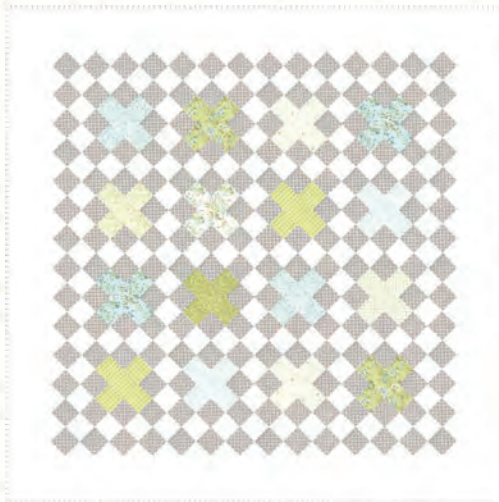

Bella Solids
9900 182

Bella Solids
9900 83

Bella Solids
9900 72

Bella Solids
9900 262

Linen Mochi
32911 11

***AQ 271** Hill & Dale
Sea Glass 64" x 64"

***AQ 272** Magnolia Light
76" x 76"

AQ 274 Reflections - 76" x 85"

***AQ 273**
Winston 48" x 48"

***AQ 273** Winston Willow - 88" x 88"

AQ 512 Feather Bed - 94" x 94"

*See website or sales professional for additional colorways and sizes.

18700

Asst.
15

Asst.
8

AB