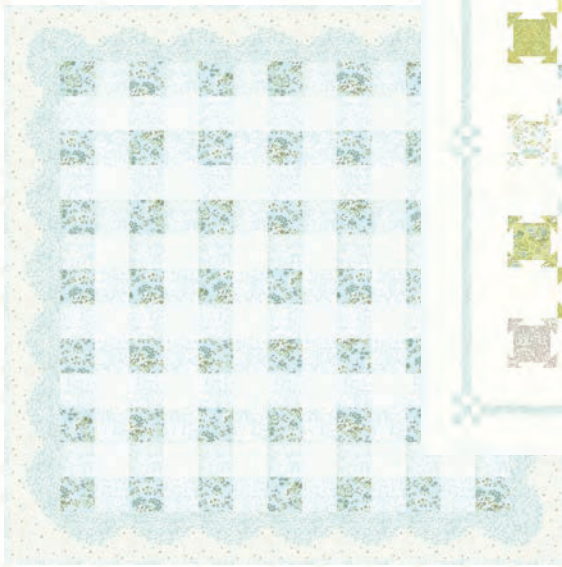

Bella Solids
9900 182

Bella Solids
9900 83

Bella Solids
9900 72

Bella Solids
9900 262

Linen Mochi
32911 11

***AQ 271** Hill & Dale
Sea Glass 64" x 64"

***AQ 272** Magnolia Light
76" x 76"

AQ 274 Reflections - 76" x 85"

***AQ 273**
Winston 48" x 48"

***AQ 273** Winston Willow - 88" x 88"

AQ 512 Feather Bed - 94" x 94"

*See website or sales professional for additional colorways and sizes.

18700

Asst.
15

Asst.
8

AB