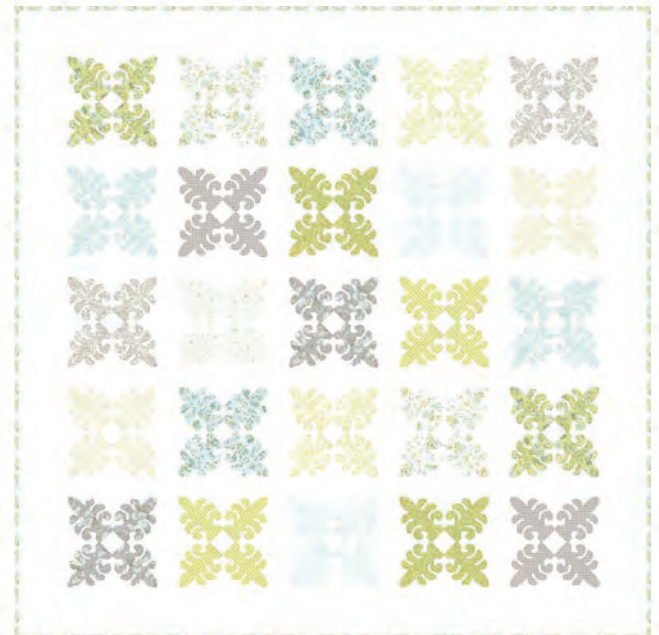

Bella Solids
9900 182

Bella Solids
9900 83

Bella Solids
9900 72

Bella Solids
9900 262

Linen Mochi
32911 11

***AQ 271** Hill & Dale
Sea Glass 64" x 64"

***AQ 272** Magnolia Light
76" x 76"

AQ 274 Reflections - 76" x 85"

***AQ 273**
Winston 48" x 48"

***AQ 273** Winston Willow - 88" x 88"

AQ 512 Feather Bed - 94" x 94"

*See website or sales professional for additional colorways and sizes.

18700

Asst.
15

Asst.
8

AB