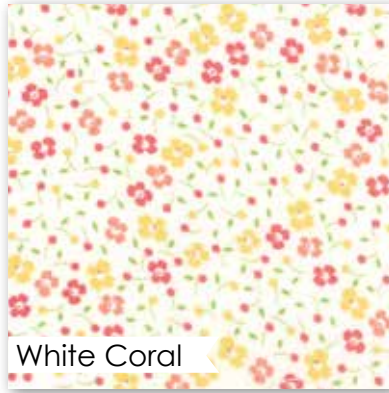

White Coral

White Coral

29022 11 *