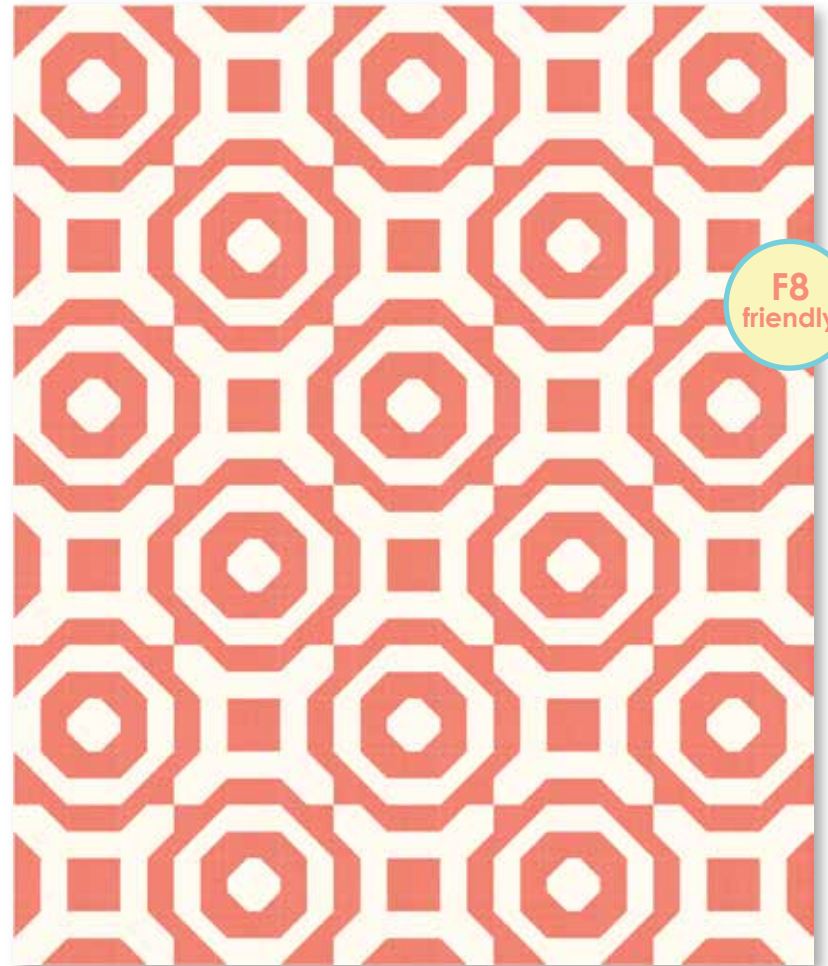

29023 14

Peach

29021 14 *

Peach

29020 14 *

F8 friendly

CQ 116 / CQ 116G
Wheelhouse Solids Size: 60" x 72"

F8 friendly