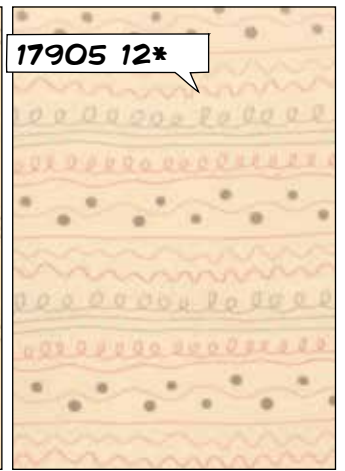

17901 12

17903 12

17905 12\*

17900 12

17904 12

17908 12\*

PH 672 / PH 672G  
Stay Connected -  
Dark Version  
Size: 51" x 51"

PH 672 / PH 672G  
Stay Connected -  
Light Version  
Size: 57" x 57"