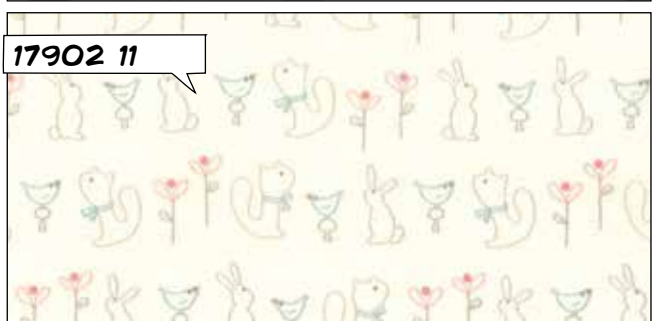

PH 675 / PH 675G  
Friends and Neighbors  
House Pillow  
Size: 14" x 12"

**PILLOW PATTERNS!  
BAM!**

17901 11\*

17904 11\*

17903 11\*

17900 11

17902 11

17907 11