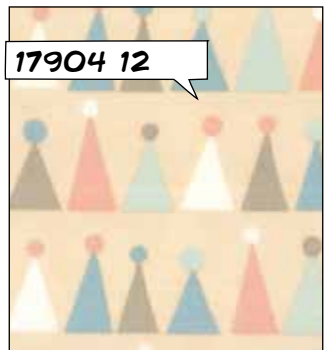

17901 12

17903 12

17905 12\*

17900 12

17904 12

17908 12\*

PH 672 / PH 672G  
Stay Connected -  
Dark Version  
Size: 51" x 51"

PH 672 / PH 672G  
Stay Connected -  
Light Version  
Size: 57" x 57"