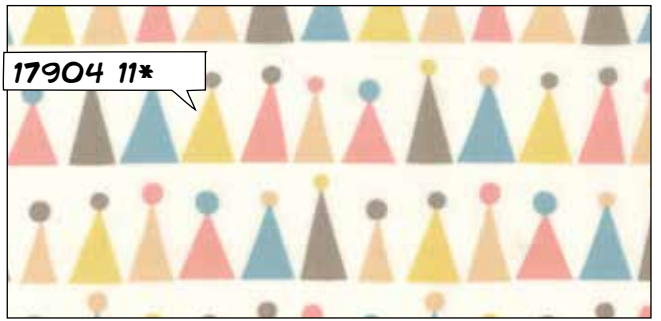

PH 675 / PH 675G  
Friends and Neighbors  
House Pillow  
Size: 14" x 12"

**PILLOW PATTERNS!  
BAM!**

17901 11\*

17904 11\*

17903 11\*

17900 11

17902 11

17907 11