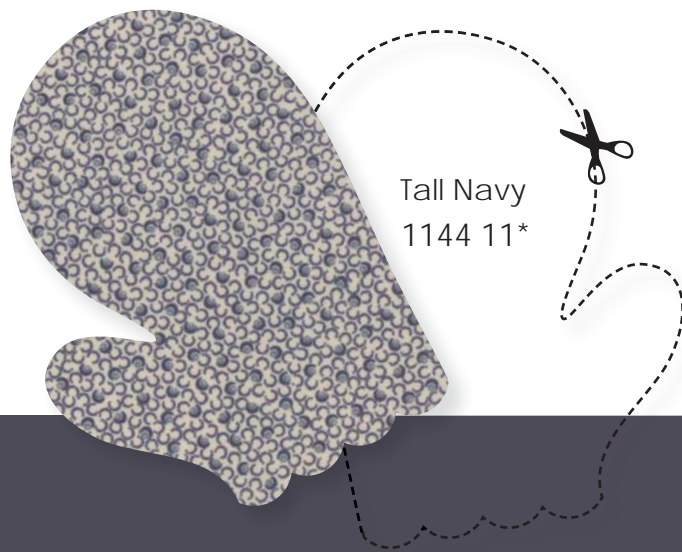

1147 17

1148 18

PRI 492 / PRI 492G  
Feelin' Frosty Size: 68" x 78"

Our favorite snowmen are back again in a new variety of whimsical friends and teeny, snowy prints! These cool winter colors are sure to inspire many new quilts to keep you warm on those frosty nights.

Tall Navy  
1144 11\*