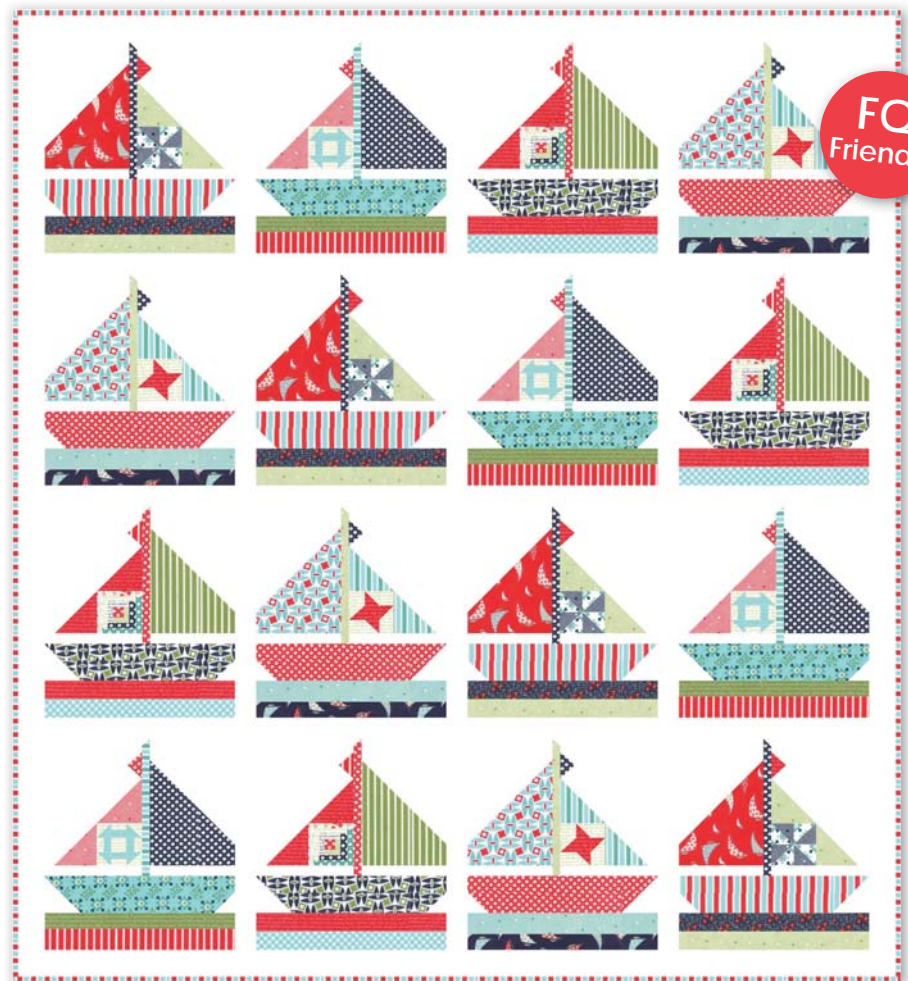

# daysail *by Bonnie & Camille*

There's nothing more delightful than sailing across the harbor on a fresh spring day. Raise the mainsail and step into this beautiful group by Bonnie and Camille. Based around a gorgeous sailboat feedback reproduction, *Daysail* is full of colorful stripes, vintage flowers, polka dots, and sailboats, of course. With a fresh vintage feel, it includes their signature red and aqua with few bold colors mixed in. It's always an adventure when you go on a daysail.

CW 976/ CW 976G Smooth Sailing Size: 83" x 91"

Red

55100 11 

Teal

55105 15 

Red

55108 11\* 

Red