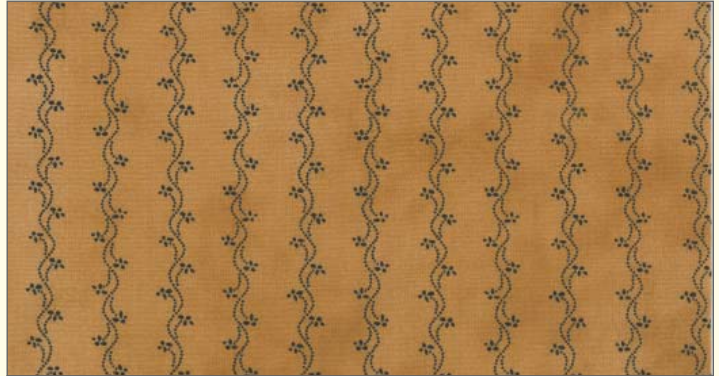

1046 28

1041 23

*1043 23

Little North Wind #PRI 329/PRI329G, 24"x30"

Fans of the successful Primitive Muslins are in for a good old fashioned treat! The popular tea-dyed backgrounds are now adorned with a range of dainty little reproduction prints, some as subtle tone on tones and some with a dramatic pop of black. These Little Gatherings in a antiqued palette of naturals, gold and faded black are the perfect tiny textures sure to fulfill your passion for all things primitive.

*1041 29

1042 29

*1040 29

*1042 14

1046 29

1040 32

1043 14

1042 17